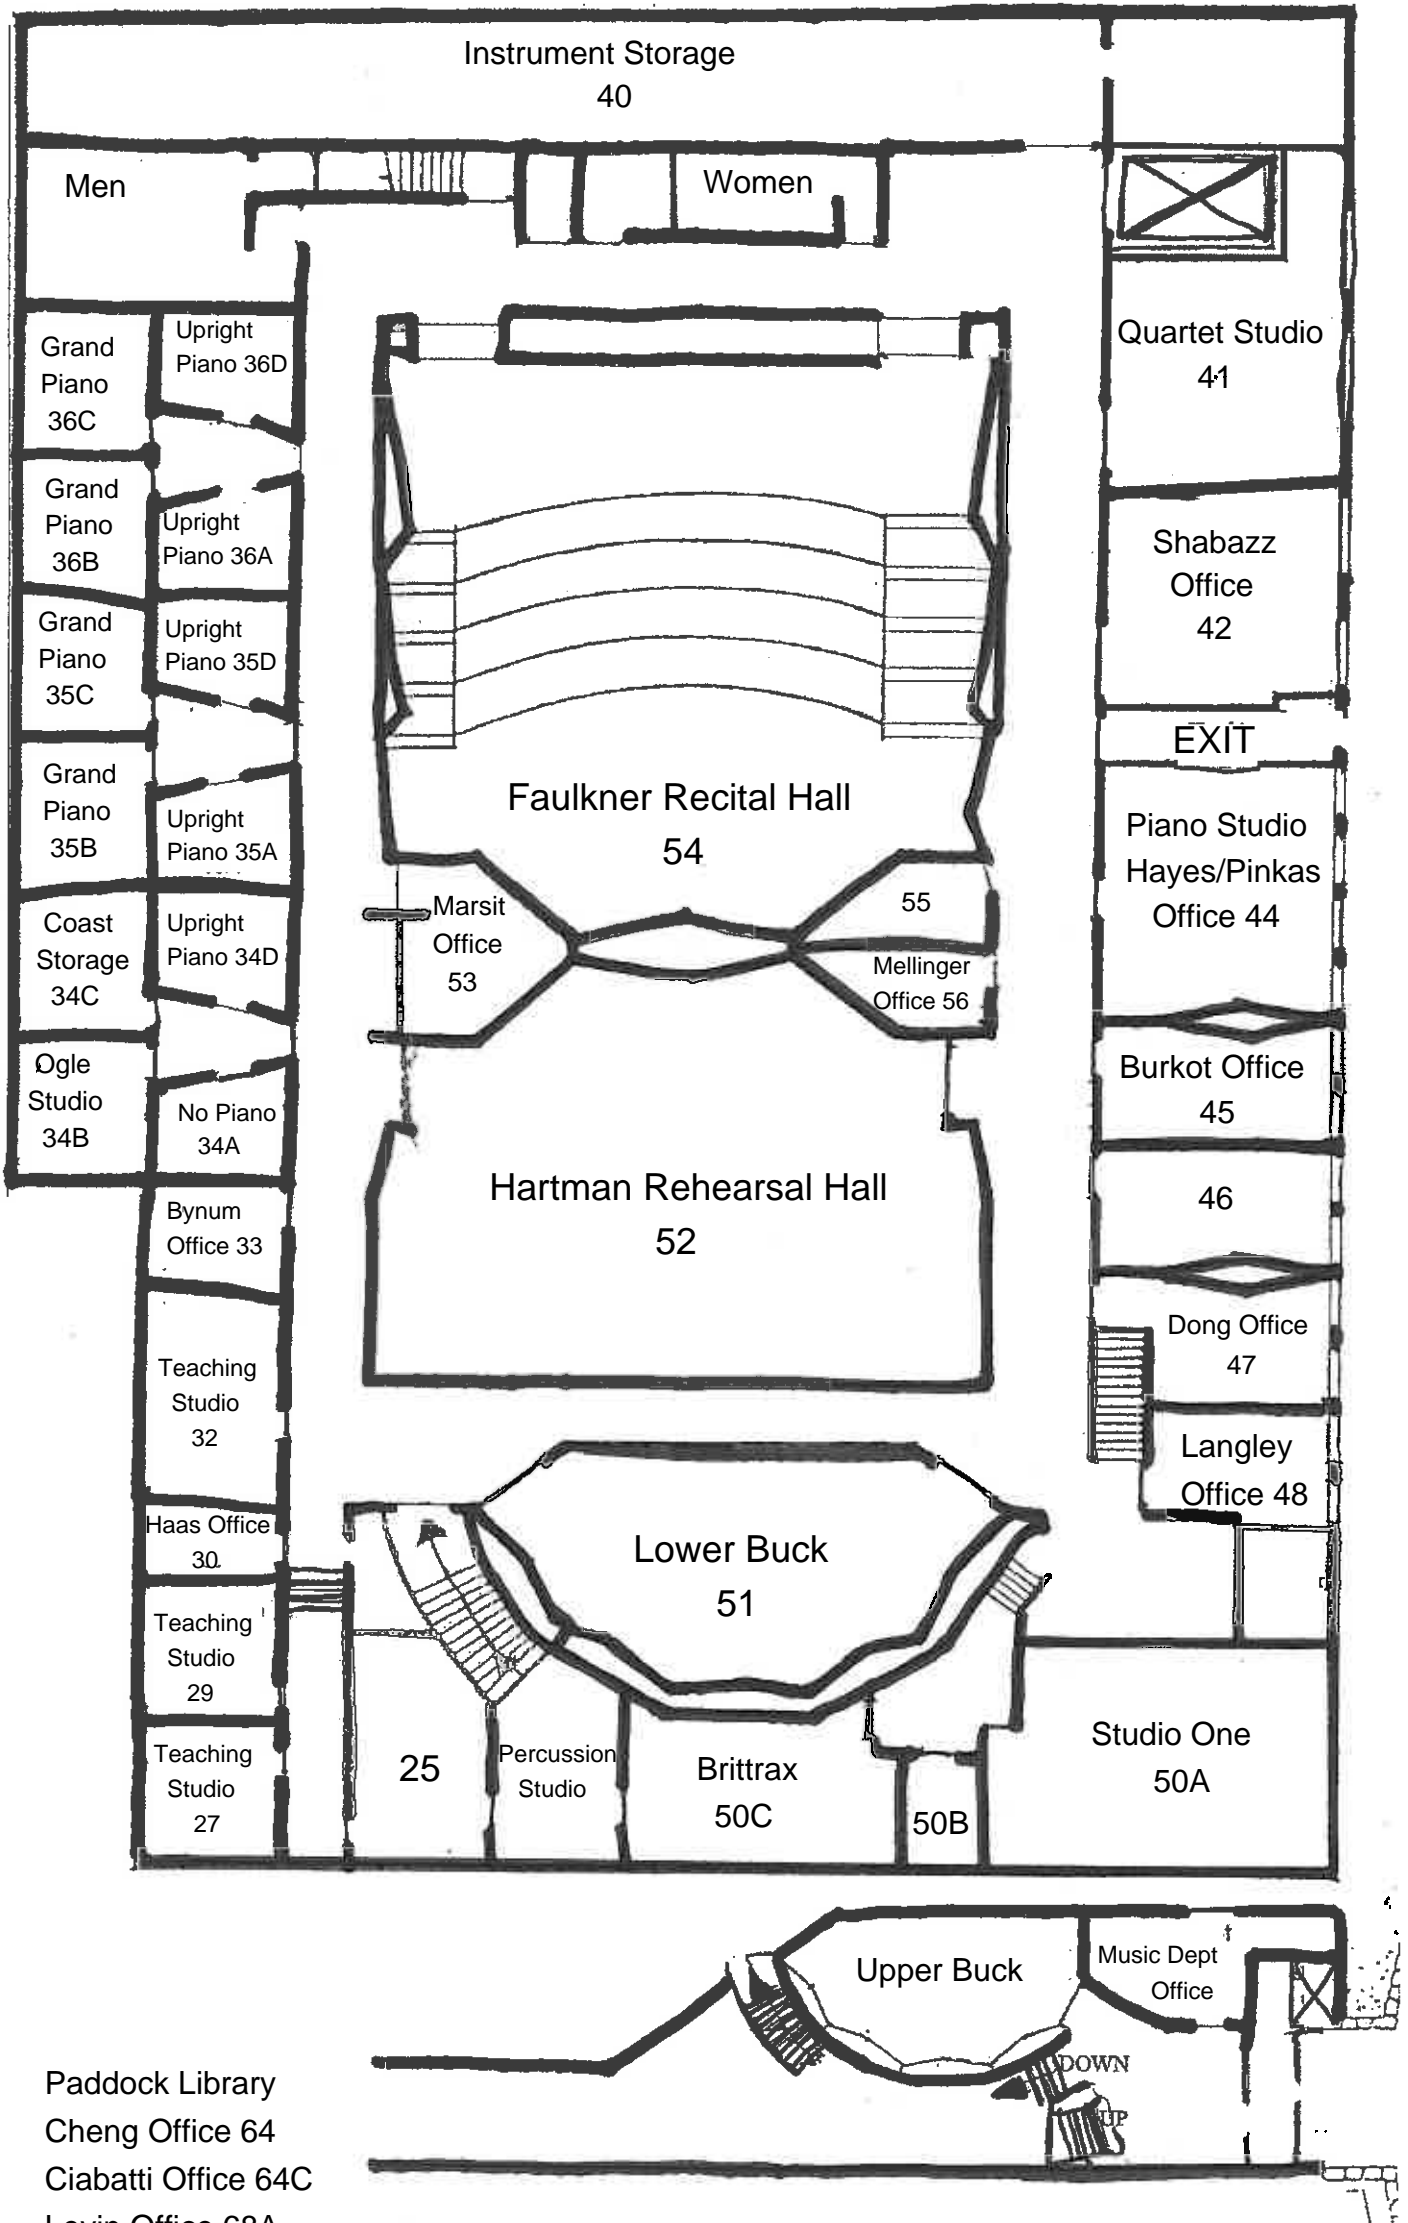

Department of Music Map

- To: Paddock Library
 Cheng Office 64
 Ciabatti Office 64C
 Levin Office 68A
 Swayne Office 64A
 Piano Technician Office 65